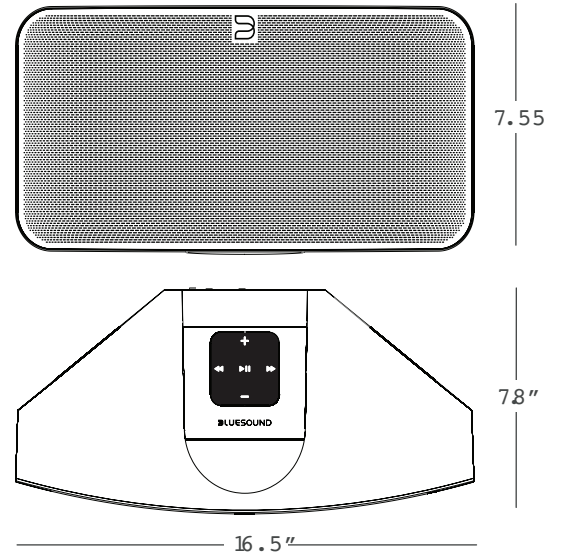

### Dimensions (Product):

420 x 198 x 192mm (W x H x D)  
16.5 x 7.8 x 7.55 in (W x H x D)\*

**Weight:** 5.05kg/11.11lb

### Dimensions (Shipping, Single Unit):

500 x 290 x 280mm (W x H x D)  
19.7 x 11.42 x 11.02 in (W x H x D)

**Weight:** 8.25kg/18.15lb